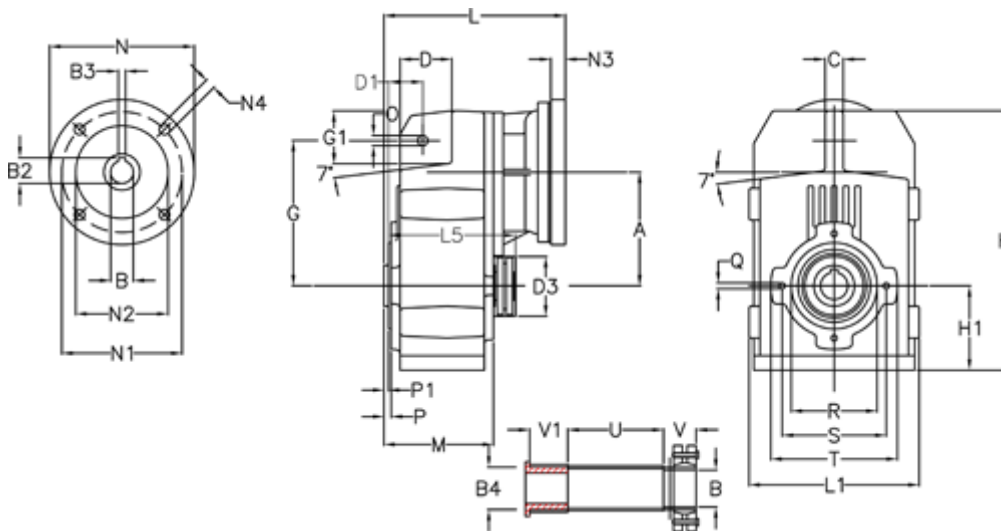

Article number: 295605129608925

Description: Shaft mounted gear  
A514QF55-1296-P71B5

## Measures

A = 211.30	D1 = 65.0	I5 = 222.0	P1 = 4.5	V = 62
B = 55	d3 = 120	M = 163.0	Q = M12x19	V1 = 50
B1 = 14	G = 278	N = 160	R = 180	
B2 = 16.3	G1 = 105.5	N1 = 130	S = 215	
B3 = 5	H = 479.0	N2 = 110	T = 250	
B4 = 55	H1 = 144.0	N4 = M8x16	Tightening torque Nm adapter bushing = 6.0	
C = 20	L = 339.5	O = 22	Tightening torque Nm shrink disc = 12.0	
D = 93.5	L1 = 273	P = 8.5	U = 91.0	